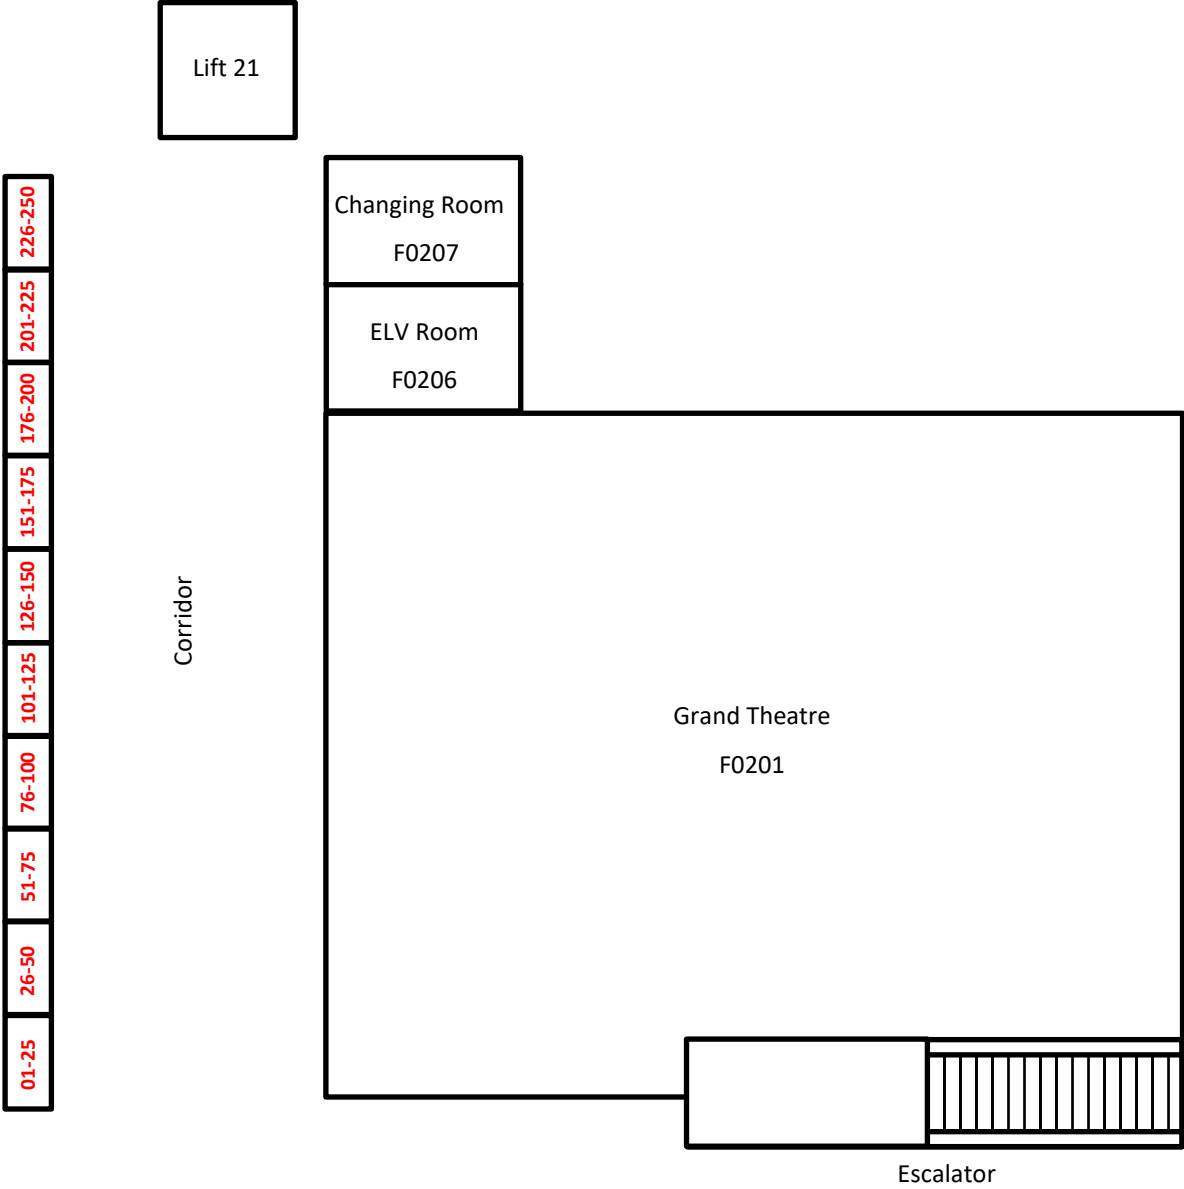

# Jockey Club Institute of Healthcare Student Locker (Location Map)

## 賽馬會健康護理學院學生儲物櫃(位置圖)

1) 2/F, Block F F座2樓

(2 001 – 2 250)

**2/F, Block F**

Jockey Club Institute of  
Healthcare Locker Location Map  
賽馬會健康護理學院儲物櫃位置圖

2) 3/F, Block F F座3樓

(3 001 – 3 250)

Lift 20	Lift 19	Lift 18
---------	---------	---------

**2/F, Block F**

**Jockey Club Institute of  
Healthcare Locker Location Map**  
賽馬會健康護理學院儲物櫃位置圖