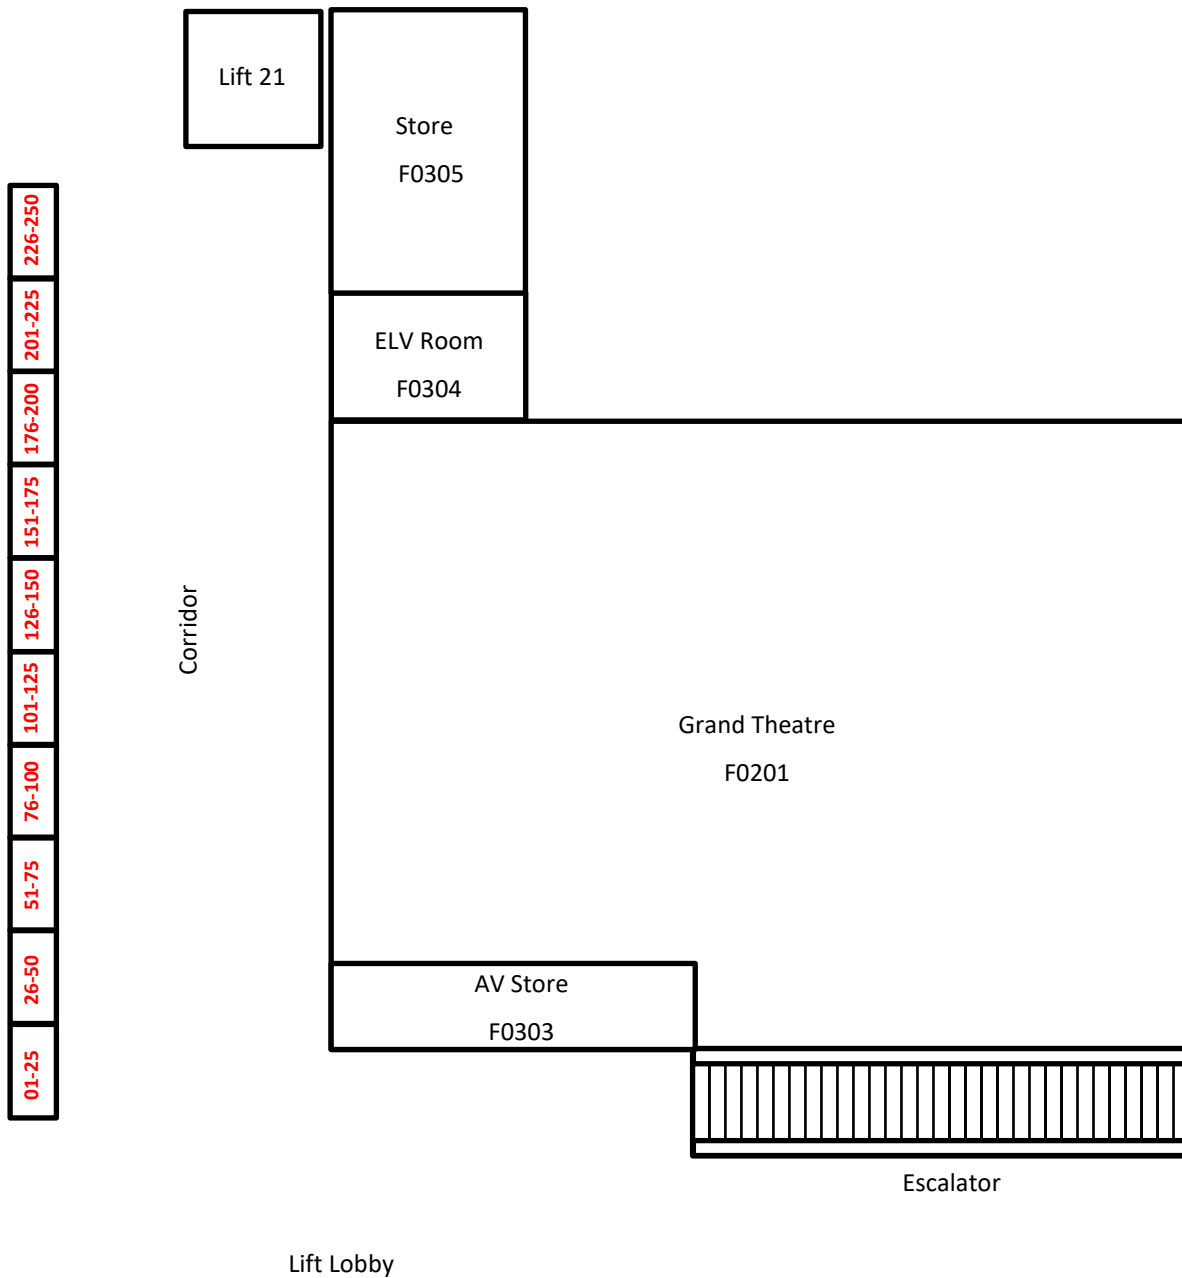

# Jockey Club Institute of Healthcare Student Locker (Location Map)

## 賽馬會健康護理學院學生儲物櫃(位置圖)

1) 2/F, Block F F座2樓

(2 001 – 2 250)

**2/F, Block F**

Jockey Club Institute of  
Healthcare Locker Location Map  
賽馬會健康護理學院儲物櫃位置圖

2) 3/F, Block F F座3樓

(3 001 – 3 250)

Lift 20	Lift 19	Lift 18
---------	---------	---------

**2/F, Block F**

**Jockey Club Institute of  
Healthcare Locker Location Map**  
賽馬會健康護理學院儲物櫃位置圖