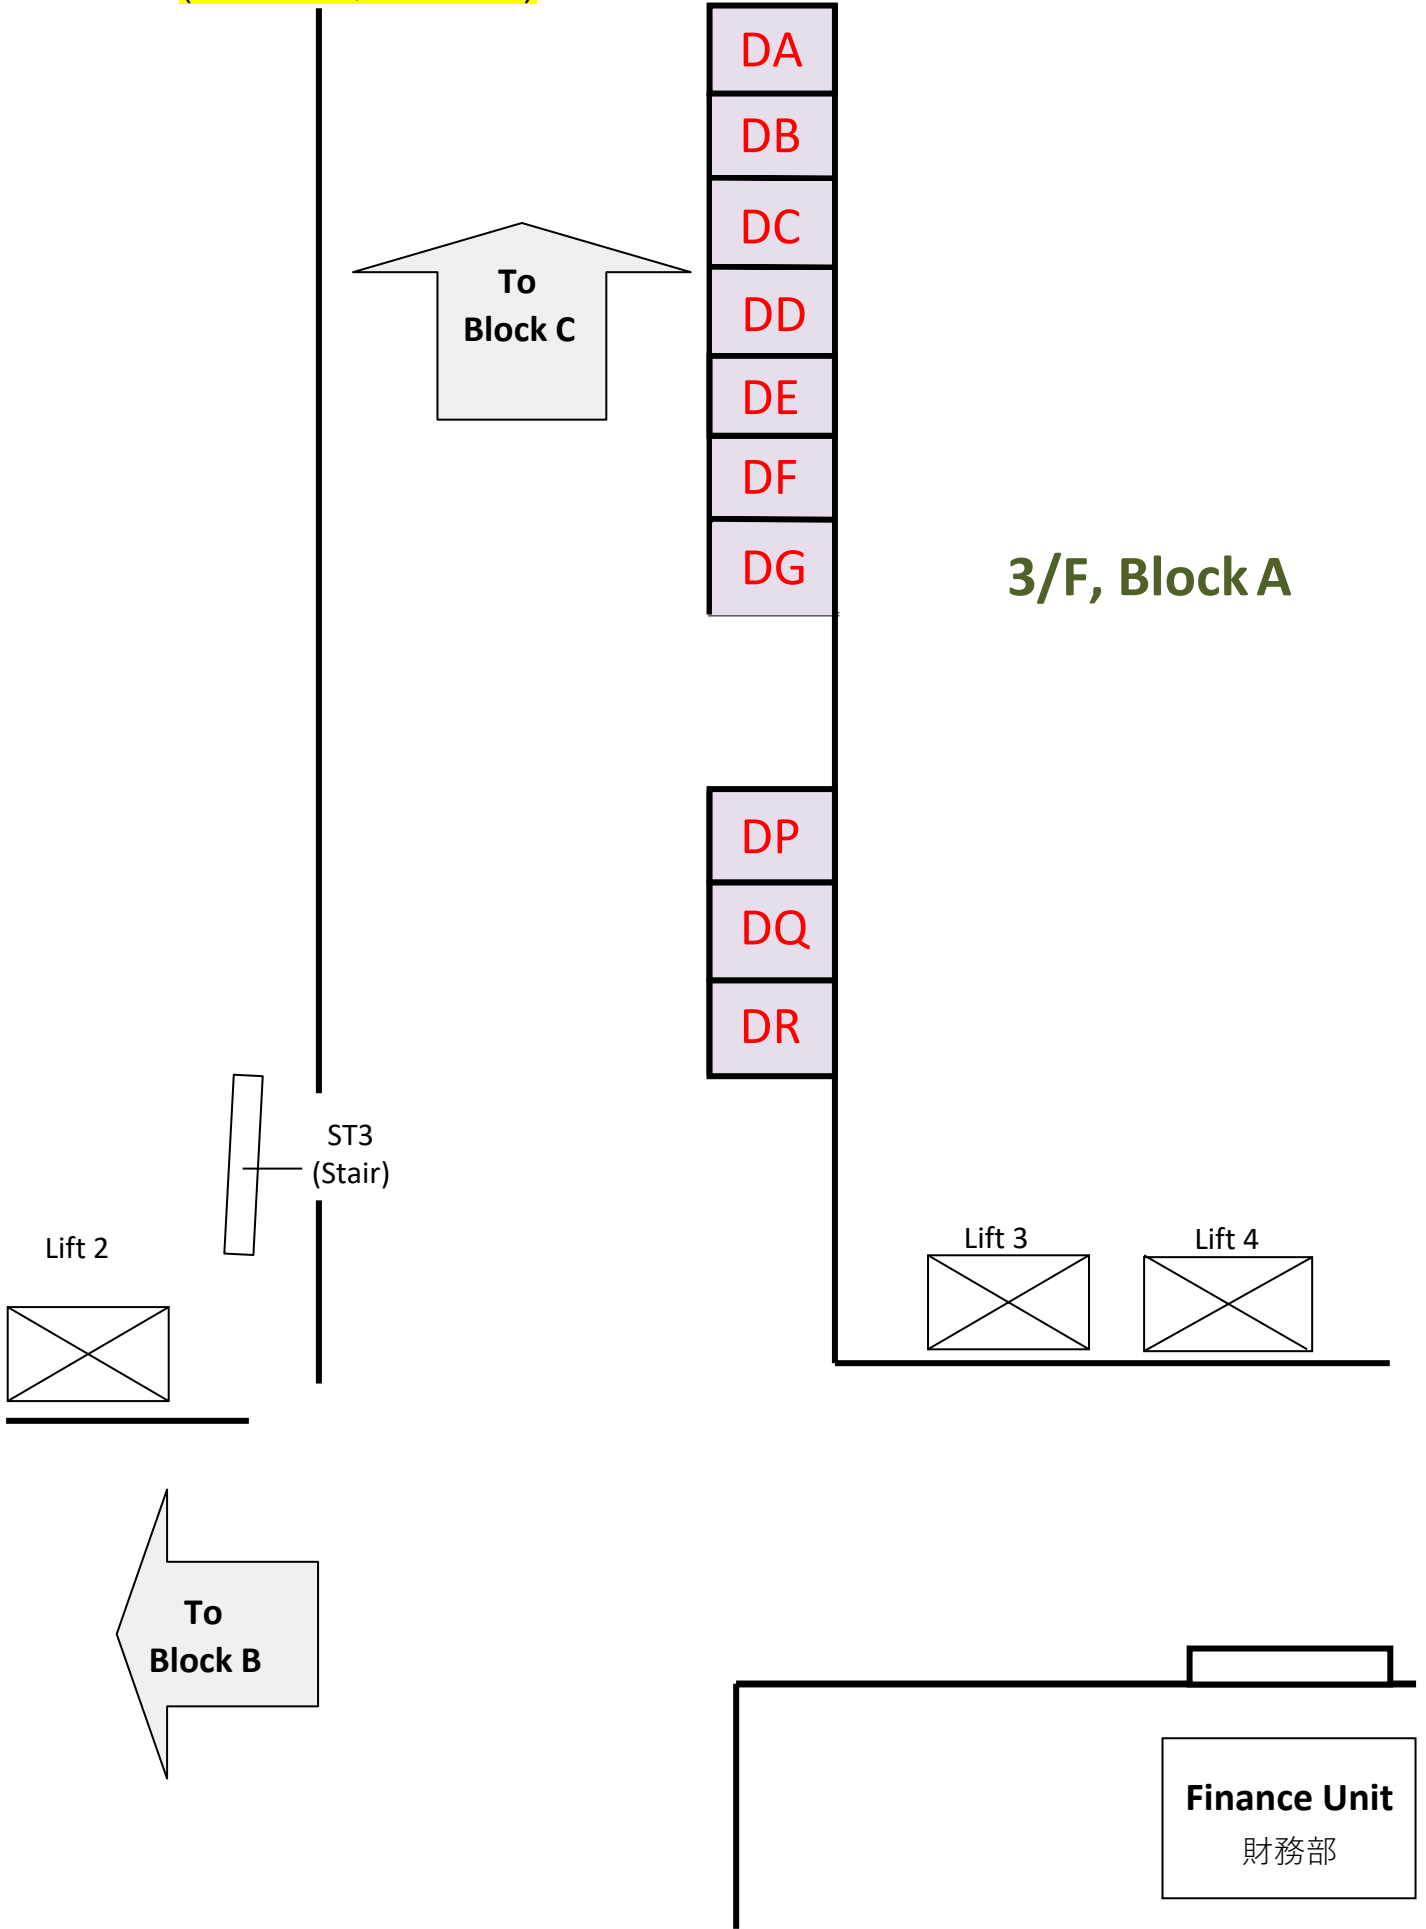

## Main Campus Student Locker (Location Map)

正校園學生儲物櫃(位置圖)

1) -1/F, Block B B座-1樓

(KA, FA – FM)

**-1/F, Block B**

2) 3/F, Kwok Tak Seng Building (Block C) 郭德勝樓(C座)3樓

(DA – DG, DP - DR)

3) 4/F, Kwok Tak Seng Building (Block C) 郭德勝樓(C座)4樓

(FN – FX, DNHS-A – DNHS-D)