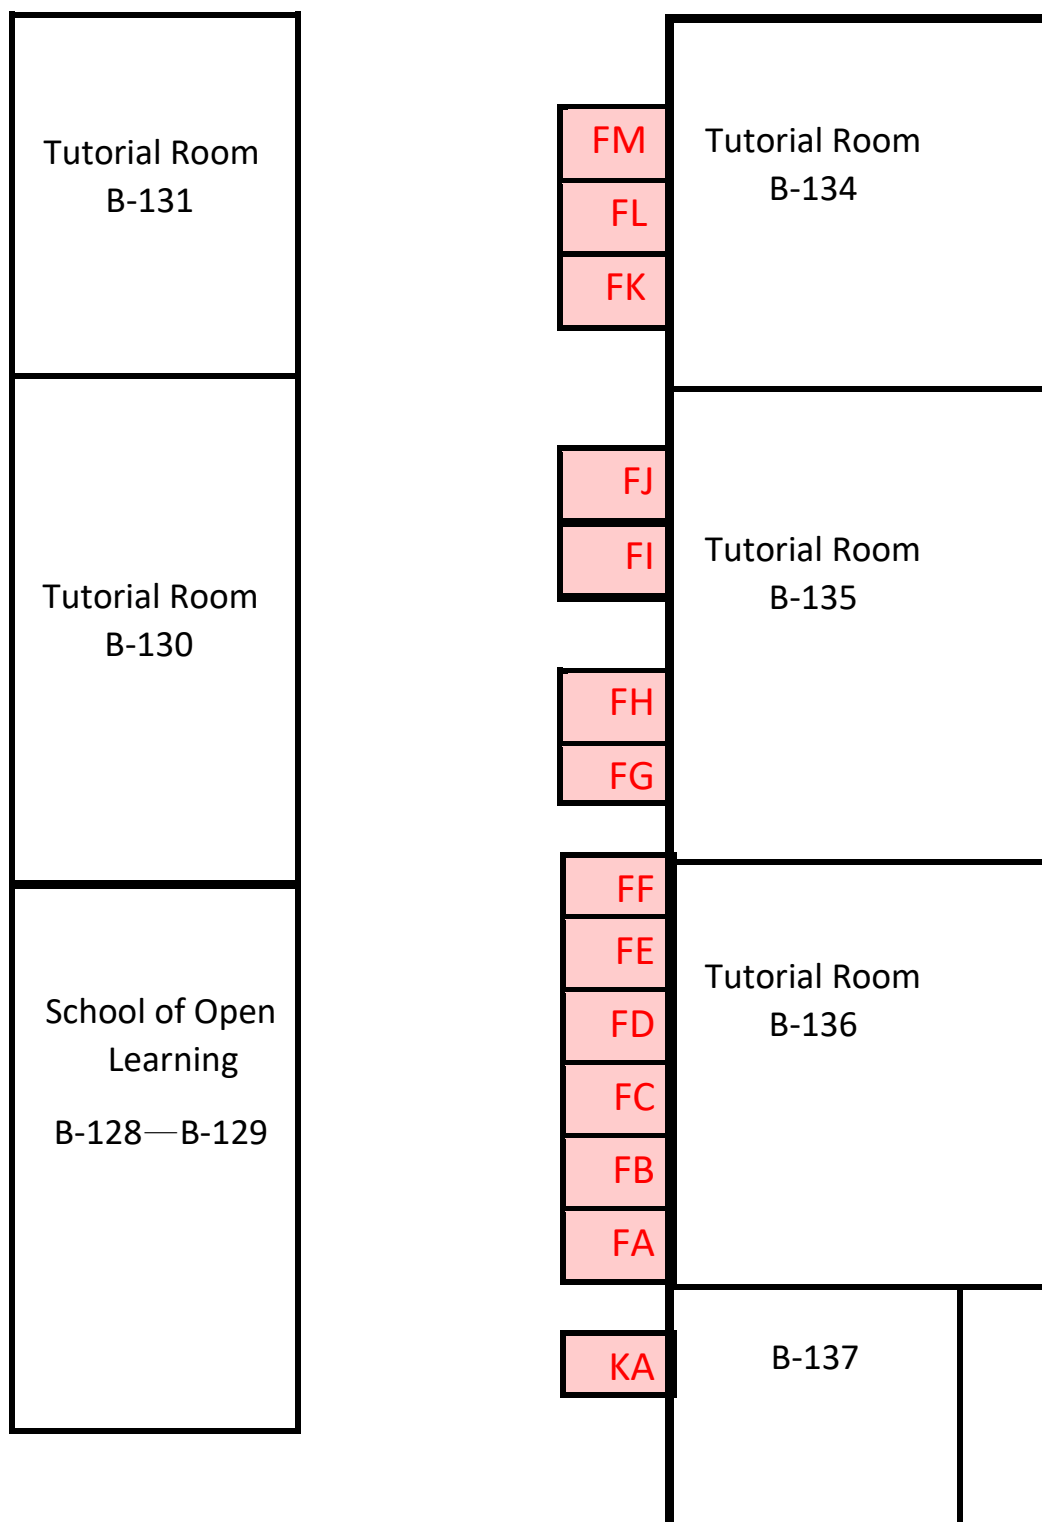

## Main Campus Student Locker (Location Map)

正校園學生儲物櫃(位置圖)

1) -1/F, Block B B座-1樓

(KA, FA – FM)

**-1/F, Block B**

2) 3/F, Kwok Tak Seng Building (Block C) 郭德勝樓(C座)3樓

(DA – DG, DP - DR)

3) 4/F, Kwok Tak Seng Building (Block C) 郭德勝樓(C座)4樓

(FN – FX, DNHS-A – DNHS-D)