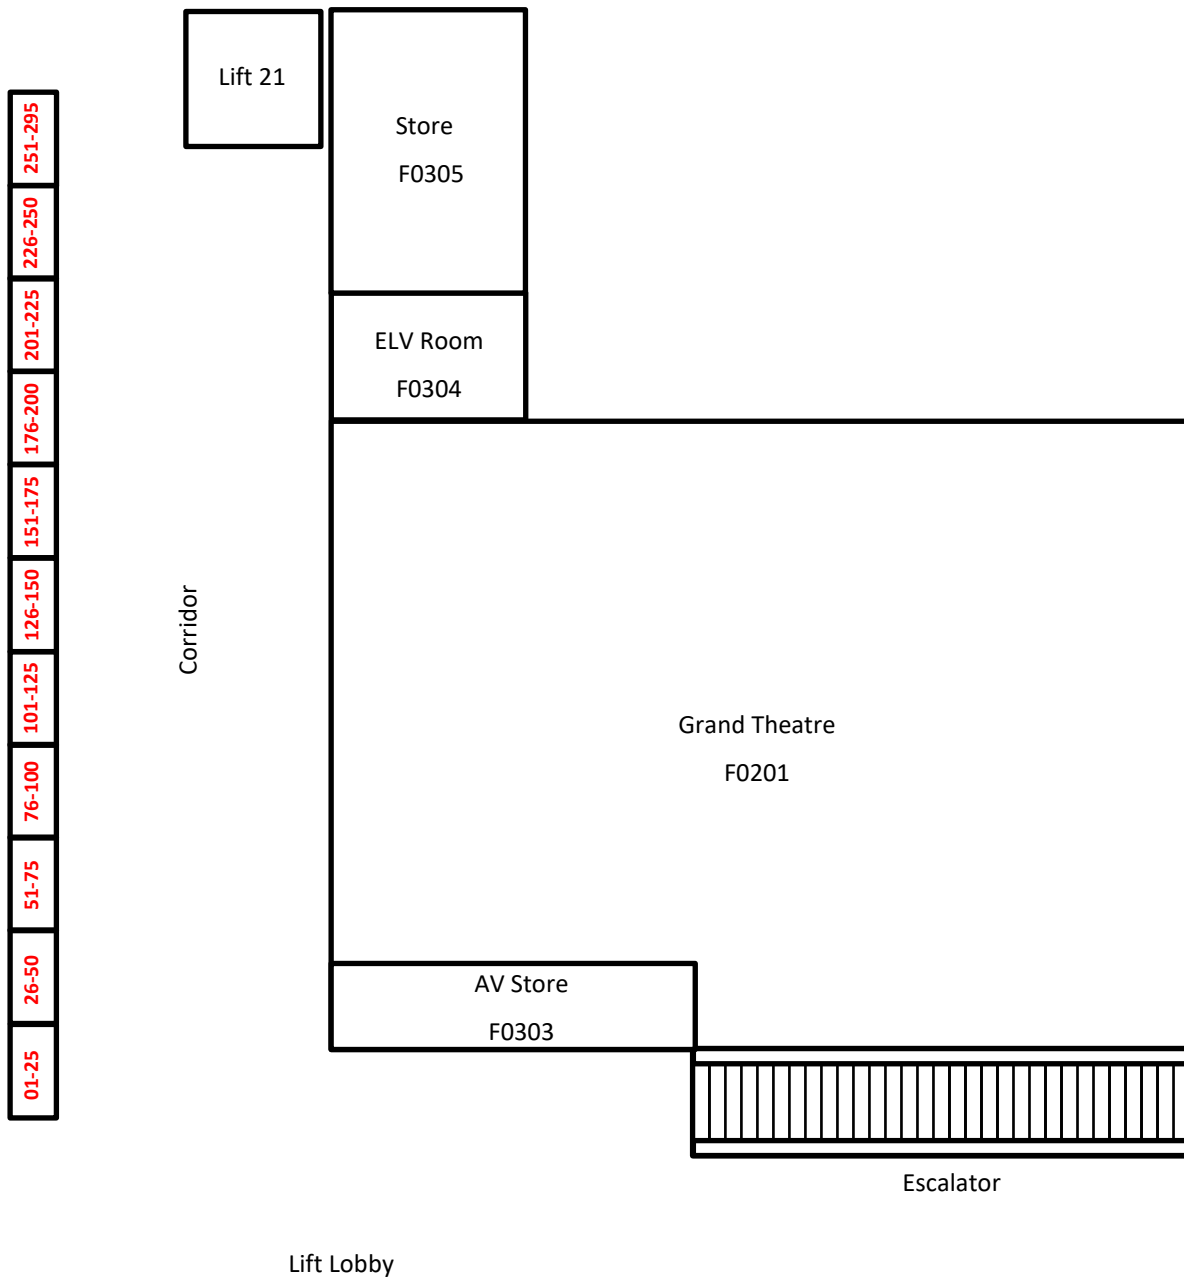

Jockey Club Institute of Healthcare Student Locker (Location Map)

賽馬會健康護理學院學生儲物櫃(位置圖)

1) 2/F, Block F F座2樓

(2 001 – 2 295)

2/F, Block F

Jockey Club Institute of
Healthcare Locker Location Map
賽馬會健康護理學院儲物櫃位置圖

2) 3/F, Block F F座3樓

(3 001 – 3 295)

3/F, Block F

Jockey Club Institute of
Healthcare Locker Location Map
賽馬會健康護理學院儲物櫃位置圖