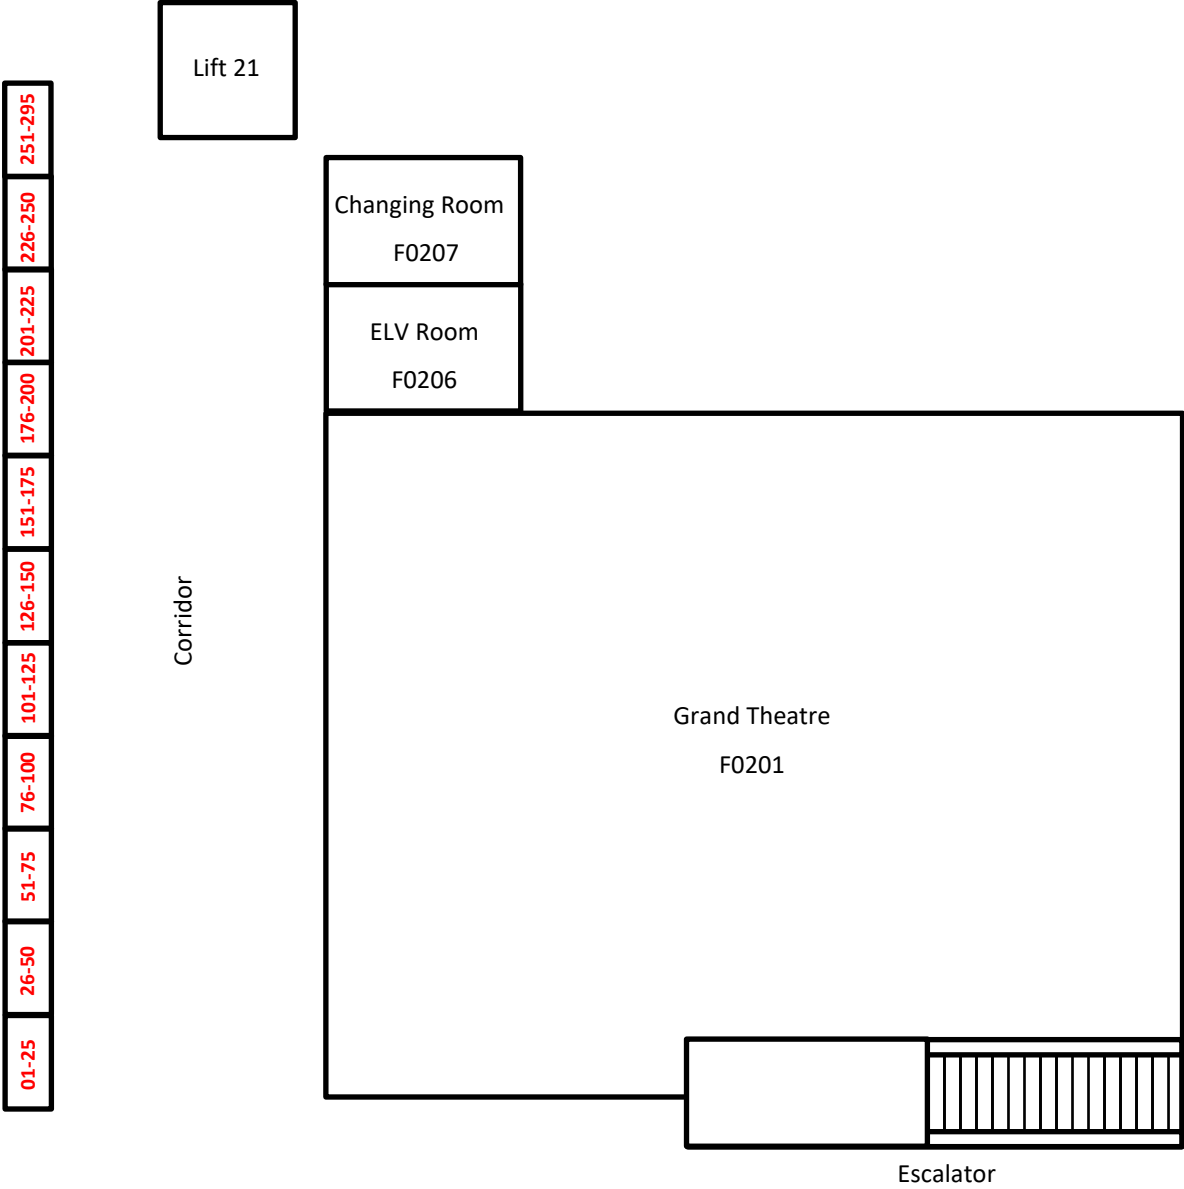

Jockey Club Institute of Healthcare Student Locker (Location Map)

賽馬會健康護理學院學生儲物櫃(位置圖)

1) 2/F, Block F F座2樓

(2 001 – 2 295)

2/F, Block F

Jockey Club Institute of
Healthcare Locker Location Map
賽馬會健康護理學院儲物櫃位置圖

2) 3/F, Block F F座3樓

(3 001 – 3 295)

3/F, Block F

Jockey Club Institute of
Healthcare Locker Location Map
賽馬會健康護理學院儲物櫃位置圖